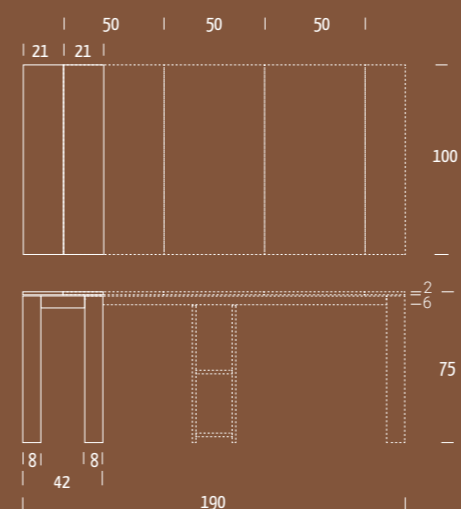

ALLUNGABILE EXTENSIBLE / EXTENDABLE

HPL / HPL / HPL

- H03 Alicante
- H04 Emperor
- H05 White Moon
- H06 Pietrogrado

METALLO / MÉTAUX / METALS

- M02 Vern. grisou goffrato
- M04 Vern. nero opaco
- M11 Vern. grafite goffrato
- M12 Vern. tortora goffrato
- M19 Vern. bronzo goffrato
- M24 Vern. bianco goffrato
- M25 Vern. rame goffrato
- M27 Vern. menta goffrato
- M51 Vern. oro goffrato