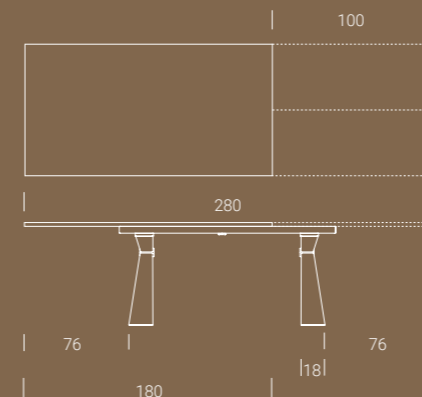

FINITURE BASE
FINITIONS PIÉTEMENT
BASE FINISHES

ALLUNGABILE
EXTENSIBLE / EXTENDABLE