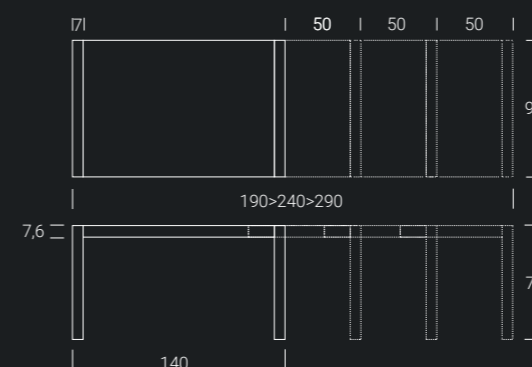

ALLUNGABILE EXTENSIBLE / EXTENDABLE

NOBILITATO / MÉLAMINE / MELAMINE

N20	Natural halifax oak
N24	Ardesia
N25	Vintage chiaro
N30	Morera
N35	Rovere nodato caramel
N36	Olmo moka
N40	Noce Canaletto
N42	Rovere nero
N43	Bianco spatolato
N44	Bianco statuario venato
N45	Diamond cream
N46	Pietra grey
N47	Granito
N51	Chromix chiaro

EFFETTO MALTA / EFFET-BÉTON / MORTAR-LOOK

E04	Metalli vissuti nichel
E06	Beton tortora
E07	Beton nero
E08	Beton grigio scuro
E09	Beton grigio chiaro
E15	Pietra spatolata travertino metallizzato bianco
E19	Bianco assoluto
E20	Gros carruba
E21	Gros ciocco
E22	Ruggine
E23	Rock silver
E24	Rock copper
E25	Rock cemento

METALLO / MÉTAUX / METALS

M02	Vern. grisou goffrato
M04	Vern. nero opaco
M11	Vern. grafite goffrato
M12	Vern. tortora goffrato
M19	Vern. bronzo goffrato
M24	Vern. bianco goffrato
M25	Vern. rame goffrato
M27	Vern. menta goffrato
M51	Vern. oro goffrato