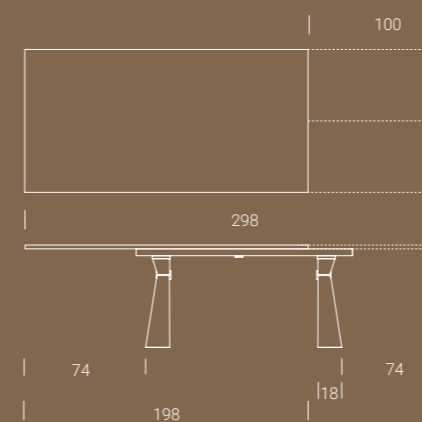

FINITURE BASE
FINITIONS PIÉTEMENT
BASE FINISHES

ALLUNGABILE
EXTENSIBLE / EXTENDABLE