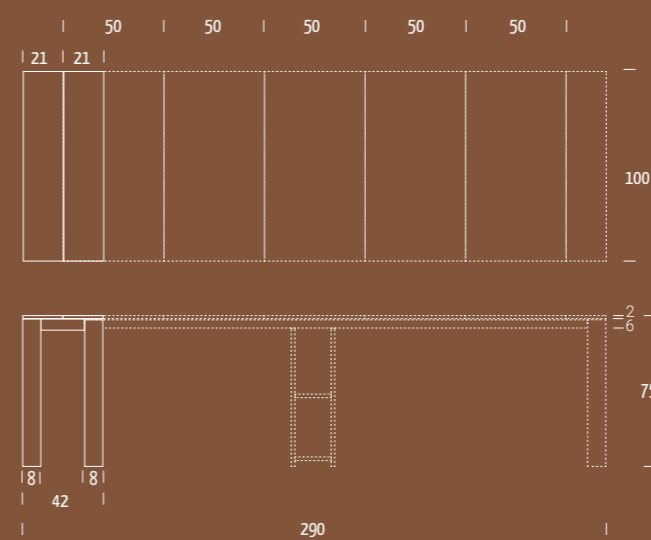

ALLUNGABILE EXTENSIBLE / EXTENDABLE

HPL / HPL / HPL

- H03 Alicante
- H04 Emperor
- H05 White Moon
- H06 Pietrogrado

METALLO / MÉTAUX / METALS

- M02 Vern. grisou goffrato
- M04 Vern. nero opaco
- M11 Vern. grafite goffrato
- M12 Vern. tortora goffrato
- M19 Vern. bronzo goffrato
- M24 Vern. bianco goffrato
- M25 Vern. rame goffrato
- M27 Vern. menta goffrato
- M51 Vern. oro goffrato