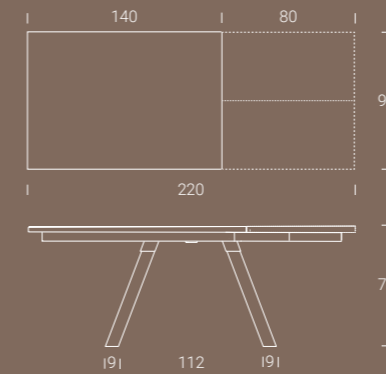

FINITURE BASE FINITIONS PIÉTEMENT BASE FINISHES

ALLUNGABILE EXTENSIBLE / EXTENDABLE