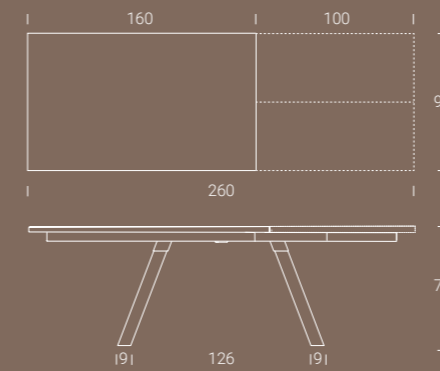

FINITURE BASE FINITIONS PIÉTEMENT BASE FINISHES

ALLUNGABILE EXTENSIBLE / EXTENDABLE