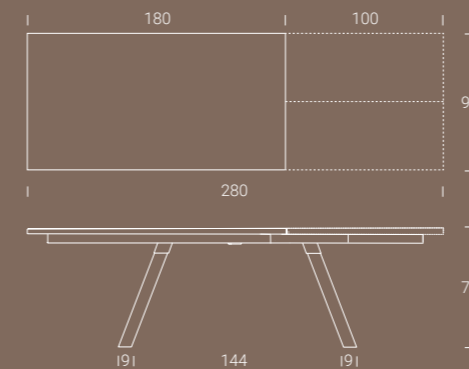

FINITURE BASE FINITIONS PIÉTEMENT BASE FINISHES

ALLUNGABILE EXTENSIBLE / EXTENDABLE