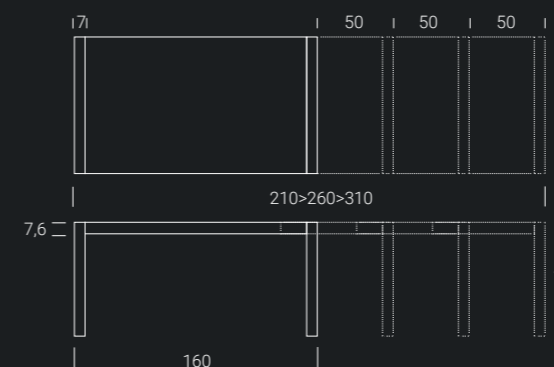

ALLUNGABILE EXTENSIBLE / EXTENDABLE

NOBILITATO / MÉLAMINE / MELAMINE

N20	Natural halifax oak
N24	Ardesia
N25	Vintage chiaro
N30	Morera
N35	Rovere nodato caramel
N36	Olmo moka
N40	Noce Canaletto
N42	Rovere nero
N43	Bianco spatolato
N44	Bianco statuario venato
N45	Diamond cream
N46	Pietra grey
N47	Granito
N51	Chromix chiaro

EFFETTO MALTA / EFFET-BÉTON / MORTAR-LOOK

E04	Metalli vissuti nichel
E06	Beton tortora
E07	Beton nero
E08	Beton grigio scuro
E09	Beton grigio chiaro
E15	Pietra spatolata travertino metallizzato bianco
E19	Bianco assoluto
E20	Gros carruba
E21	Gros ciocco
E22	Ruggine
E23	Rock silver
E24	Rock copper
E25	Rock cemento

METALLO / MÉTAUX / METALS

M02	Vern. grisou goffrato
M04	Vern. nero opaco
M11	Vern. grafite goffrato
M12	Vern. tortora goffrato
M19	Vern. bronzo goffrato
M24	Vern. bianco goffrato
M25	Vern. rame goffrato
M27	Vern. menta goffrato
M51	Vern. oro goffrato